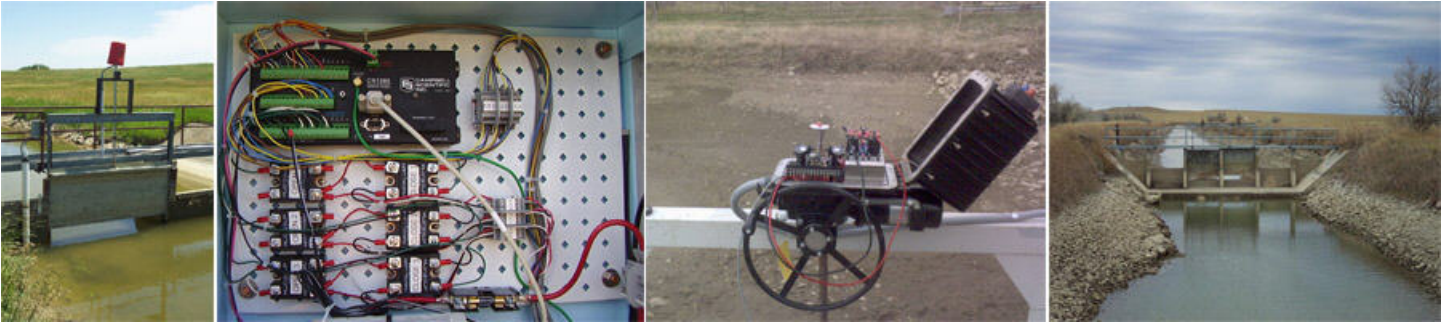

Water Measurement & Control Systems

Intermountain Environmental offers sales, support and systems integration. We sell and support products from dozens of manufacturers and we have the knowledge and experience to help you design and install a reliable monitoring system.

We are a Campbell Scientific authorized re-seller and integrator. We sell and support their products throughout the Western United States. Campbell Scientific builds high quality dataloggers and micro-control systems. We are happy to discuss with you the benefits of their systems and provide assistance with selecting or designing a monitoring and control system using the Campbell Scientific products.

Our Products & Services:

- Dataloggers & Control Systems
- Remote Telemetry (Radio, Satellite, Cellular)
- Control Software
- Flumes & Weirs
- Actuators - Gate Control
- Sensors (Level, Flow, Distance, Water Quality)
- Enclosures, Antennas, Towers, Solar Panels
- Design & Install
- System Training
- Radio Path Tests
- Custom Programming